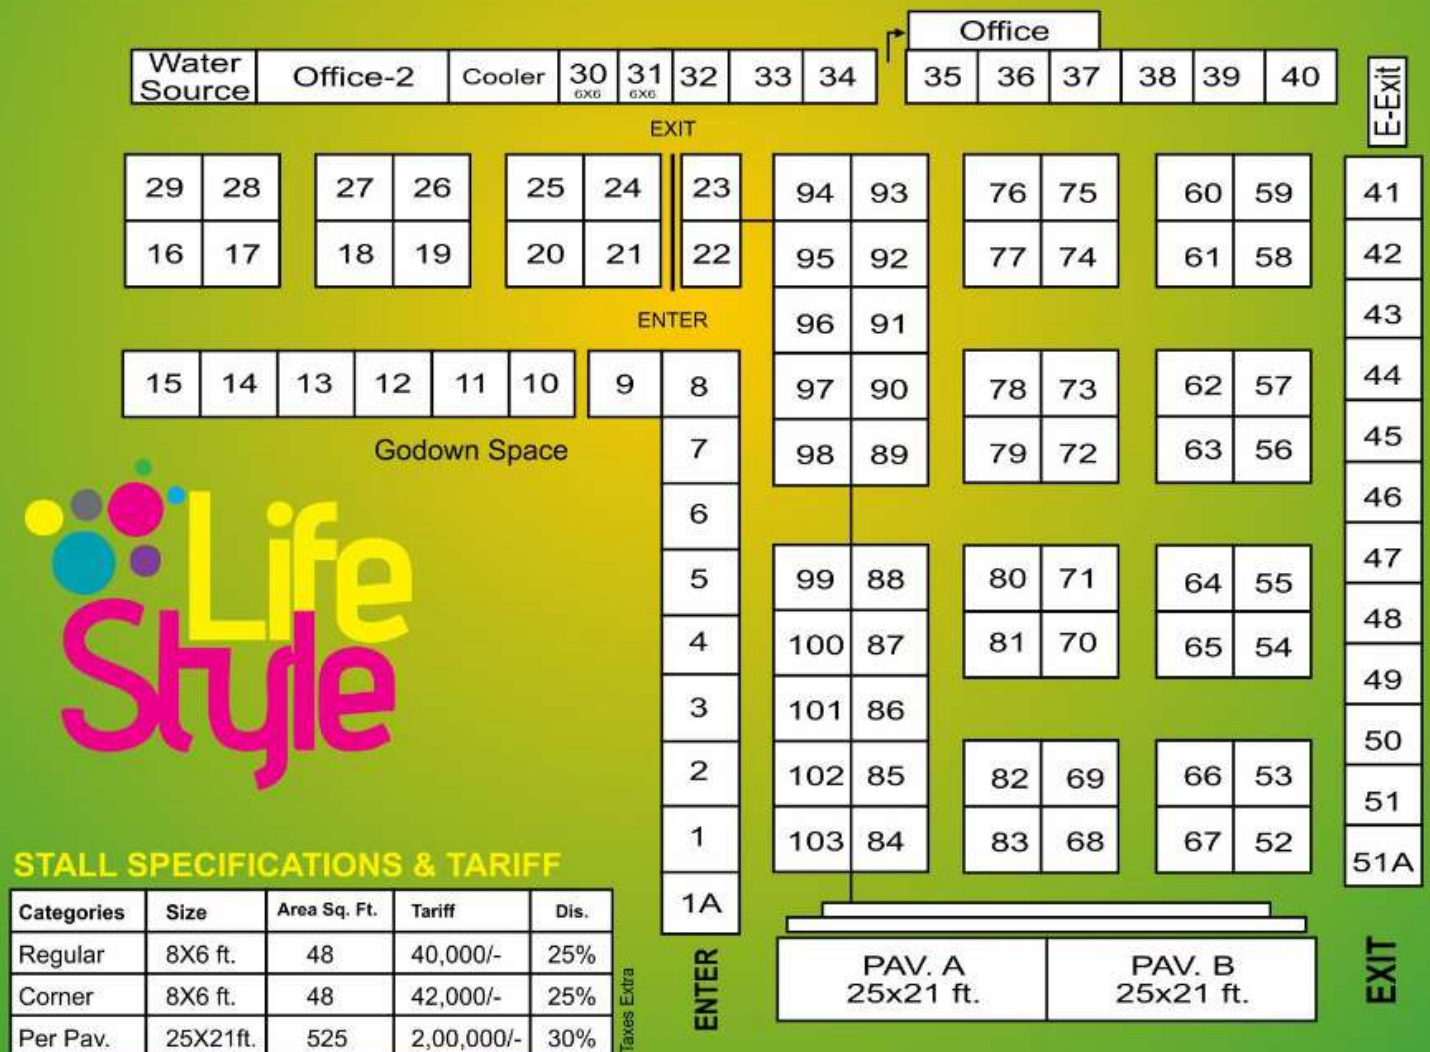

SHOWMAN'S

Life Style

03 04 05 06

FRIDAY TO MONDAY

APRIL 2020

WELKOM PALACE

Sarabha Nagar, Ludhiana.
(Centrally Air Conditioned)

Consumer Product, Food Products, Home Appliances, Designer Fashion Wear,
Interior-Exterior, Furniture-Furnishing, Information Technology, Banking & Services

Facilities

- Fascia with name of Exhibitor
- Round the clock security
- Counter Table & Chairs
- In house Publicity.
- Spot Lights, Power Point

FLOORPLAN OF LIFESTYLE EXHIBITION WELKOM PALACE, LUDHIANA

Sponsorship of the Show with Pavilion A & B will cost Rs. 3,50,000/-
Co-Sponsorship with Pavilion Rs. 2,75,000/-